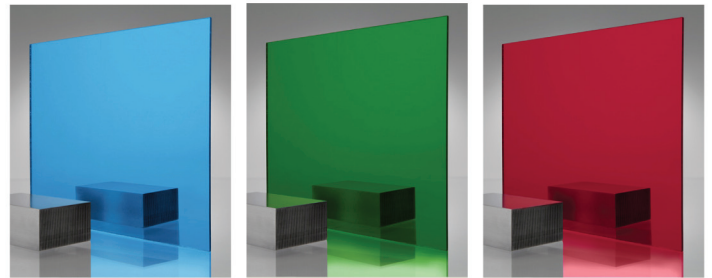

THE SEASON'S HOTTEST COLOR – ROSE GOLD NOW AVAILABLE IN MIRRORED ACRYLIC

PLASKOLITE INTRODUCES NEW, ELEGANT ROSE GOLD TO THE INDUSTRY'S LARGEST PALETTE OF DESIGNER COLORS

- » Elegant and trendy look
- » Contemporary and refined color ideal for retail point-of-purchase, consumer goods and jewelry fabrication
- » FABBACK mirror sheet features the industry's toughest protective back-coating
- » All mirror colored sheet is covered with 3-mil laser cuttable film
- » Easy fabrication and fitting
- » Available in a variety of colors, including various shades of blue, purple, gray, orange, red, gold, bronze, green, pink, teal, yellow and amber

1000 Blue	1119 Orange	2414 Green
2069 Blue	1300 Gold	1450 Pink
2424 Blue	1310 Red	2120 Teal
1020 Purple	1400 Red	2208 Yellow
1050 Gray	2404 Bronze	2422 Amber
2064 Gray	4674 Green	1350 Rose Gold

PLASKOLITE