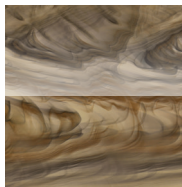

## SPA Color Selector

Whatever your vision for your home, genuine Lucite® SPA surfaces allow you to realize it in deep, breathtaking color. And Lucite® acrylic has color that runs true to the core of the material itself – no paints, stains or dyes – so it's as rich and lustrous years from now as it is today.

### Serenity™ series

Midnight Canyon  
SS6807

Tuscan Sun  
SS6808

Storm Clouds  
SS6818

Smoky Mountains  
SS6819