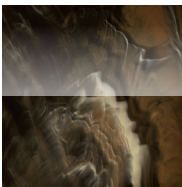

## SPA Color Selector

Whatever your vision for your home, genuine Lucite® SPA surfaces allow you to realize it in deep, breathtaking color. And Lucite® acrylic has color that runs true to the core of the material itself – no paints, stains or dyes – so it's as rich and lustrous years from now as it is today.

### Serenity™ series

Midnight Canyon  
SS6807

Tuscan Sun  
SS6808

Storm Clouds  
SS6818

Smoky Mountains  
SS6819