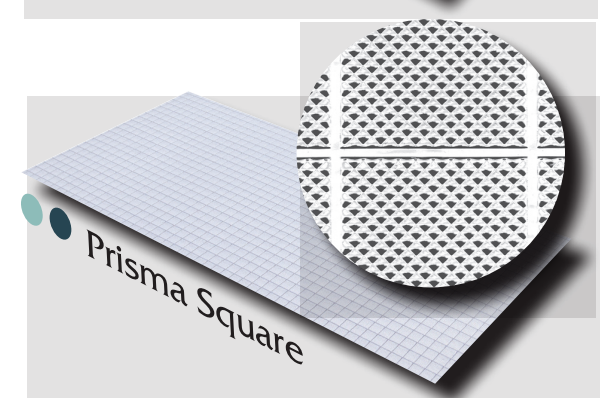

- » Use in troffers, soffit lighting and air returns
- » Directs light downward
- » Louver slats spaced 5/8" apart

PLASKOLITE
400 W Nationwide Blvd, Suite 400
Columbus, OH 43215
800.848.9124 • Fax: 877.538.0754
plaskolite@plaskolite.com
www.plaskolite.com