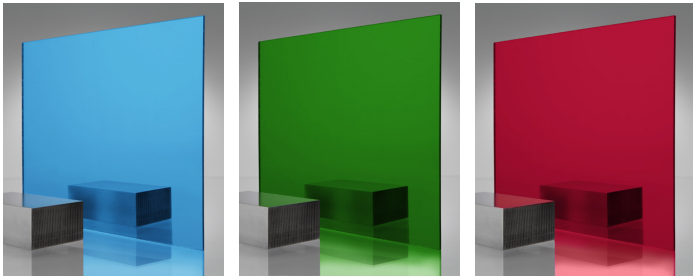

THIS SEASON'S HOTTEST COLOR: ROSE GOLD NOW AVAILABLE IN MIRRORED ACRYLIC

PLASKOLITE INTRODUCES NEW ELEGANT ROSE GOLD TO THE INDUSTRY'S LARGEST PALETTE OF DESIGNER COLORS

- » Elegant and trendy look
- » Contemporary and refined color ideal for retail point of purchase, consumer goods and jewelry fabrication
- » FABBACK mirror acrylic sheet features the industry's toughest protective back-coating
- » All mirror acrylic colored sheet is covered with 3-mil laser cuttable film
- » Easy fabrication and fitting
- » Available in a variety of colors, including various shades of blue, purple gray, orange, red, gold bronze, green, pink teal, yellow and amber.

1000 Blue	1119 Orange	2414 Green
2069 Blue	1300 Gold	1450 Pink
2424 Blue	1310 Red	2120 Teal
1020 Purple	1400 Red	2208 Yellow
1050 Gray	2404 Bronze	2422 Amber
2064 Gray	4674 Green	1350 Rose Gold

PLASKOLITE